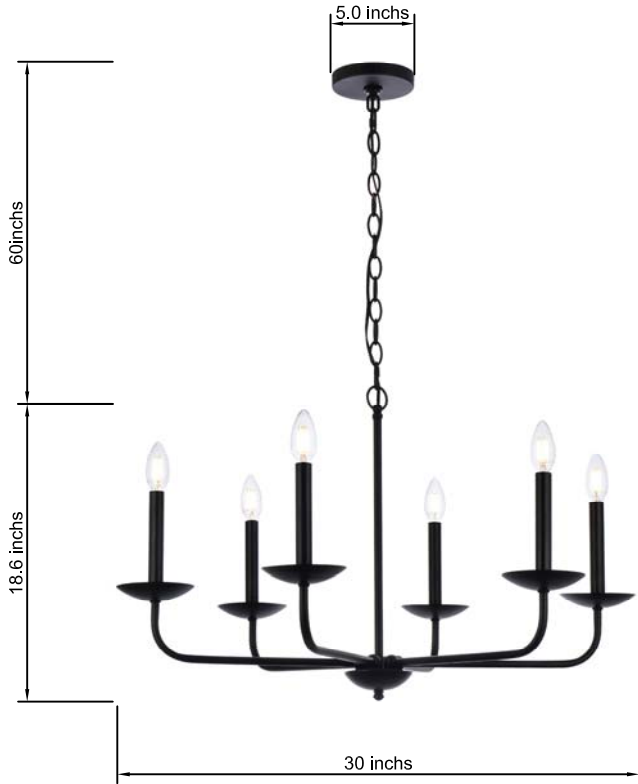

## Cohen COLLECTION

Cohen 6-Light Black Pendant

Black  
Item No:LD812D30BK

Brass  
Item No:LD812D30BR

Black & Brass  
Item No:LD812D30BRK

Available Finishes

### Dimensions

Canopy Size(in)	W5" H0.8"
Chain/Rod Length	59"
Length	N/A
Width	30"
Height	18.6"
Maximum Height	80.1"

### Specifications

Finish	3 Finishes
Material	Metal
Glass Color	N/A
Type	Chandelier
Hanging Device	Chain
Voltage	110-125V
Dimmable	YES
Warranty	1 Year Limited
Shipment Type	Small Parcel

### Bulb / Socket

Socket Type	E12
Number of Lights	6
Wattage/Bulb	60W
Included	No